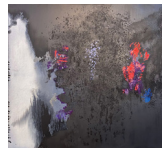

Painting 3, 2017 - 2021
Acrylic and oil on polyester
150 x 120cm

Large Magna, 2006 - 2021
Oil on linen
214 x 198cm

Small Study 1, 2020 - 2021
Oil on linen
30 x 26cm

Painting 1, 2007 - 2021
Acrylic and oil on linen
198 x 214cm

Black Painting 1, 2004 - 2021
Oil on linen
102 x 91cm

Black Painting 3, 2004 - 2021
Oil on linen
102 x 91cm

Black Painting 4, 2013 - 2021
Oil on linen
102 x 91cm

Painting 2, 2015 - 2021
Acrylic and oil on linen
198 x 214cm